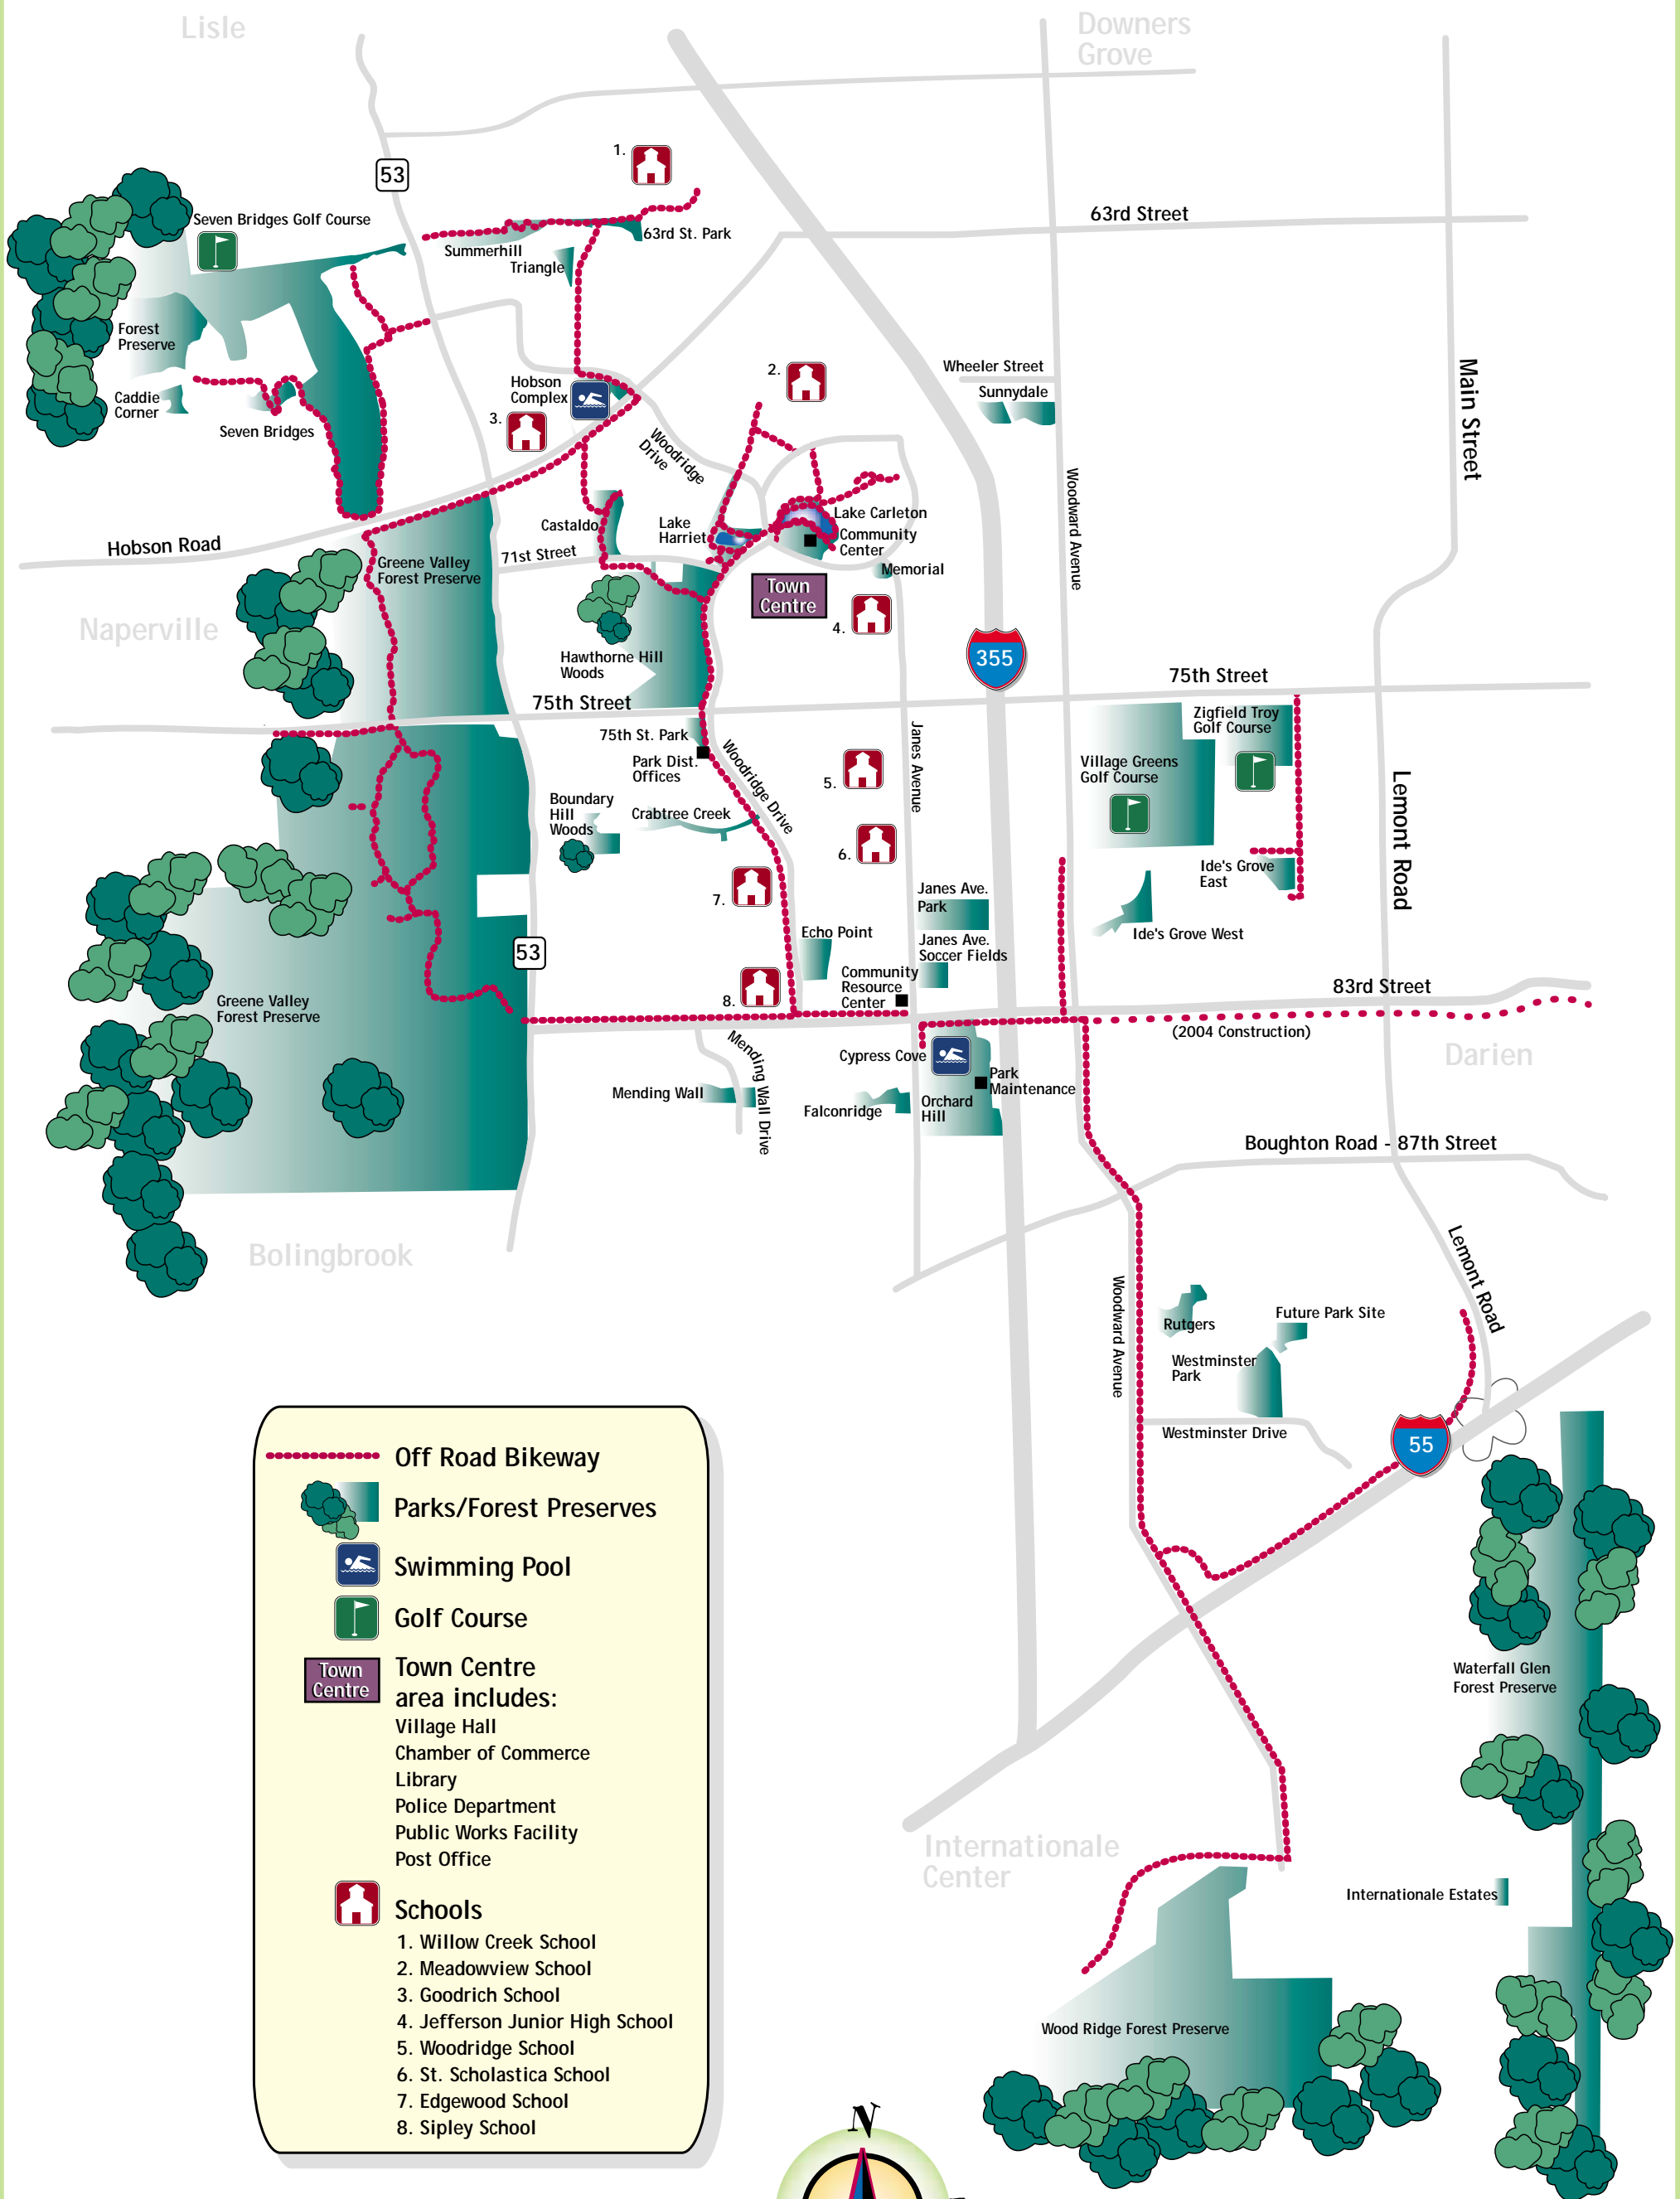

Woodridge Bikeway System

Off Road Bikeway

Parks/Forest Preserves

Swimming Pool

Golf Course

Town Centre area includes:
 Village Hall
 Chamber of Commerce
 Library
 Police Department
 Public Works Facility
 Post Office

Schools

1. Willow Creek School
2. Meadowview School
3. Goodrich School
4. Jefferson Junior High School
5. Woodridge School
6. St. Scholastica School
7. Edgewood School
8. Siple School