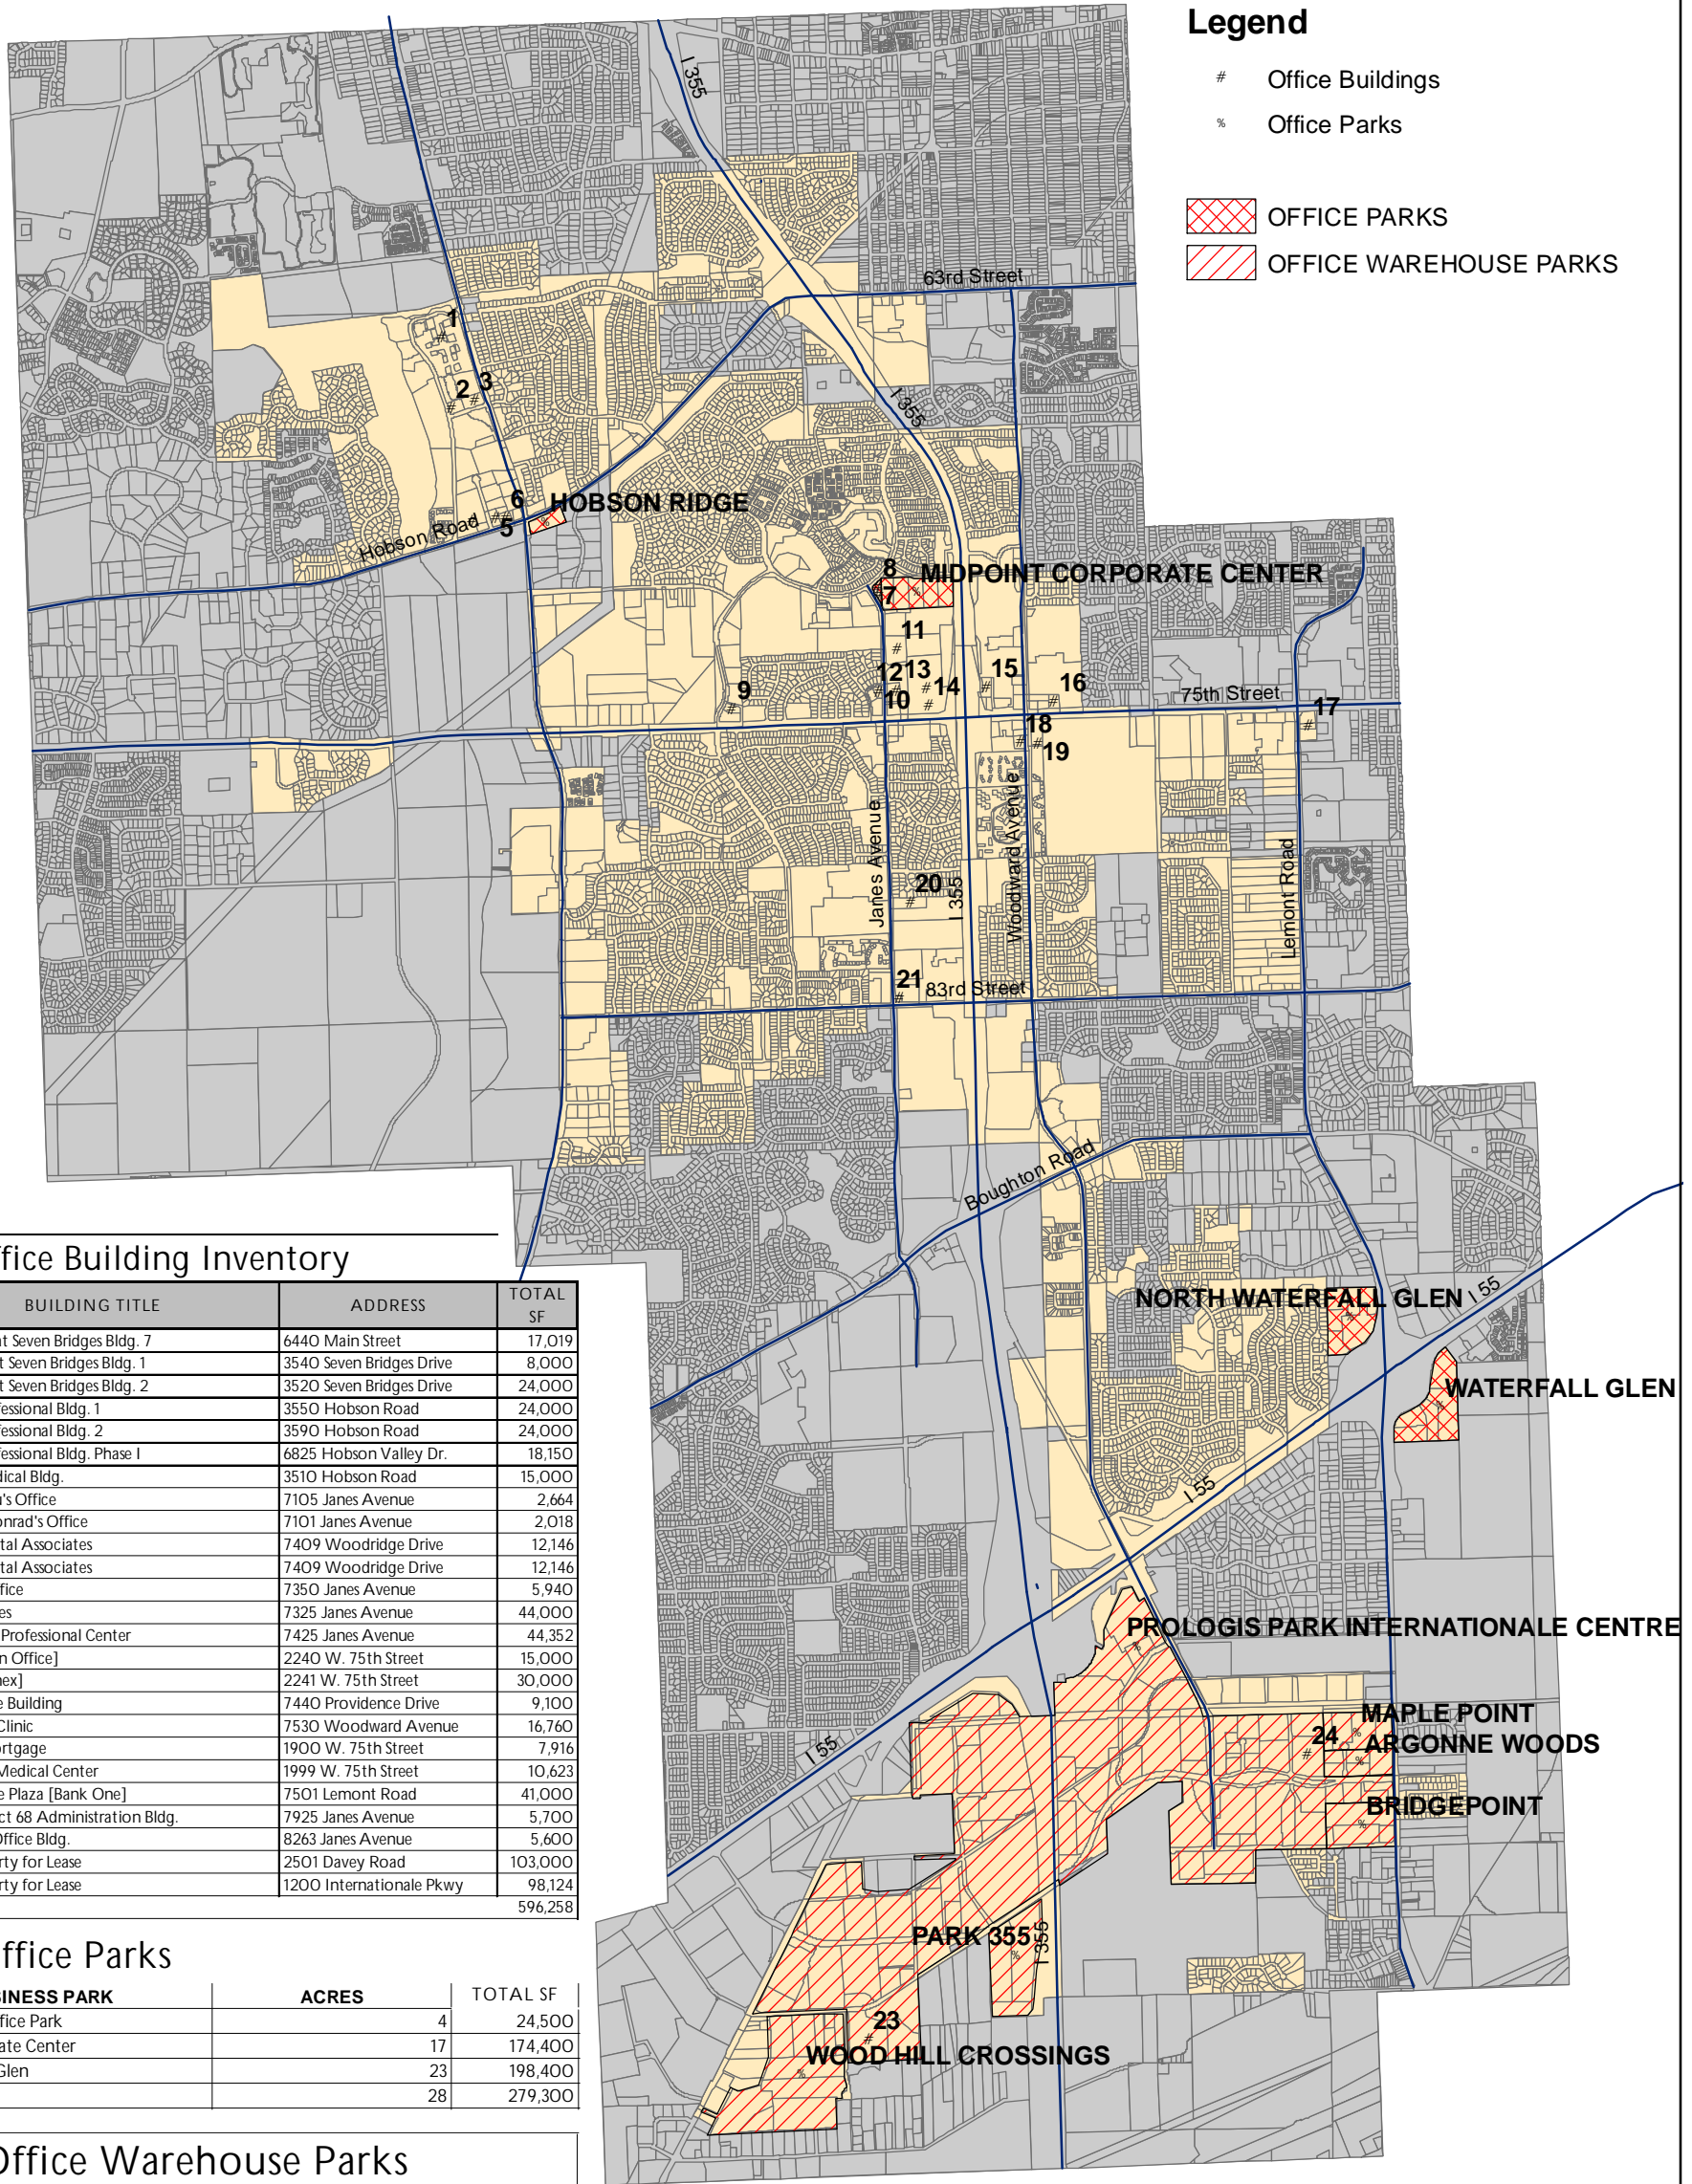

BUSINESS PARK AND OFFICE SITES MAP

Legend

- # Office Buildings
- % Office Parks
-  OFFICE PARKS
-  OFFICE WAREHOUSE PARKS

2010 Office Building Inventory

NO.	BUILDING TITLE	ADDRESS	TOTAL SF
1	Main Street at Seven Bridges Bldg. 7	6440 Main Street	17,019
2	The Center at Seven Bridges Bldg. 1	3540 Seven Bridges Drive	8,000
3	The Center at Seven Bridges Bldg. 2	3520 Seven Bridges Drive	24,000
4	Hobson Professional Bldg. 1	3550 Hobson Road	24,000
4	Hobson Professional Bldg. 2	3590 Hobson Road	24,000
5	Hobson Professional Bldg. Phase I	6825 Hobson Valley Dr.	18,150
6	Hobson Medical Bldg.	3510 Hobson Road	15,000
7	Dr. Russell Fu's Office	7105 Janes Avenue	2,664
8	Dr. Carl B. Conrad's Office	7101 Janes Avenue	2,018
9	Hobson Dental Associates	7409 Woodridge Drive	12,146
10	Hobson Dental Associates	7409 Woodridge Drive	12,146
11	Dr. Girgis' Office	7350 Janes Avenue	5,940
12	V3 Companies	7325 Janes Avenue	44,000
13	Woodgrove Professional Center	7425 Janes Avenue	44,352
14	Wilton [Main Office]	2240 W. 75th Street	15,000
15	Wilton [Annex]	2241 W. 75th Street	30,000
16	Young Office Building	7440 Providence Drive	9,100
17	Woodridge Clinic	7530 Woodward Avenue	16,760
18	Hartland Mortgage	1900 W. 75th Street	7,916
19	Woodward Medical Center	1999 W. 75th Street	10,623
20	One Heritage Plaza [Bank One]	7501 Lemont Road	41,000
21	School District 68 Administration Bldg.	7925 Janes Avenue	5,700
22	Janes Plaza Office Bldg.	8263 Janes Avenue	5,600
23	Office Property for Lease	2501 Davey Road	103,000
24	Office Property for Lease	1200 Internationale Pkwy	98,124
Total			596,258

BUSINESS PARK	ACRES	TOTAL SF
Maple Point	20	167,000
Argonne Woods	15	92,100
Internationale Centre	840	8,165,876
Park 355	37	700,000
Wood Hill Crossings	80	969,000
BridgePoint Business Park	24	383,300
Total		10,477,294