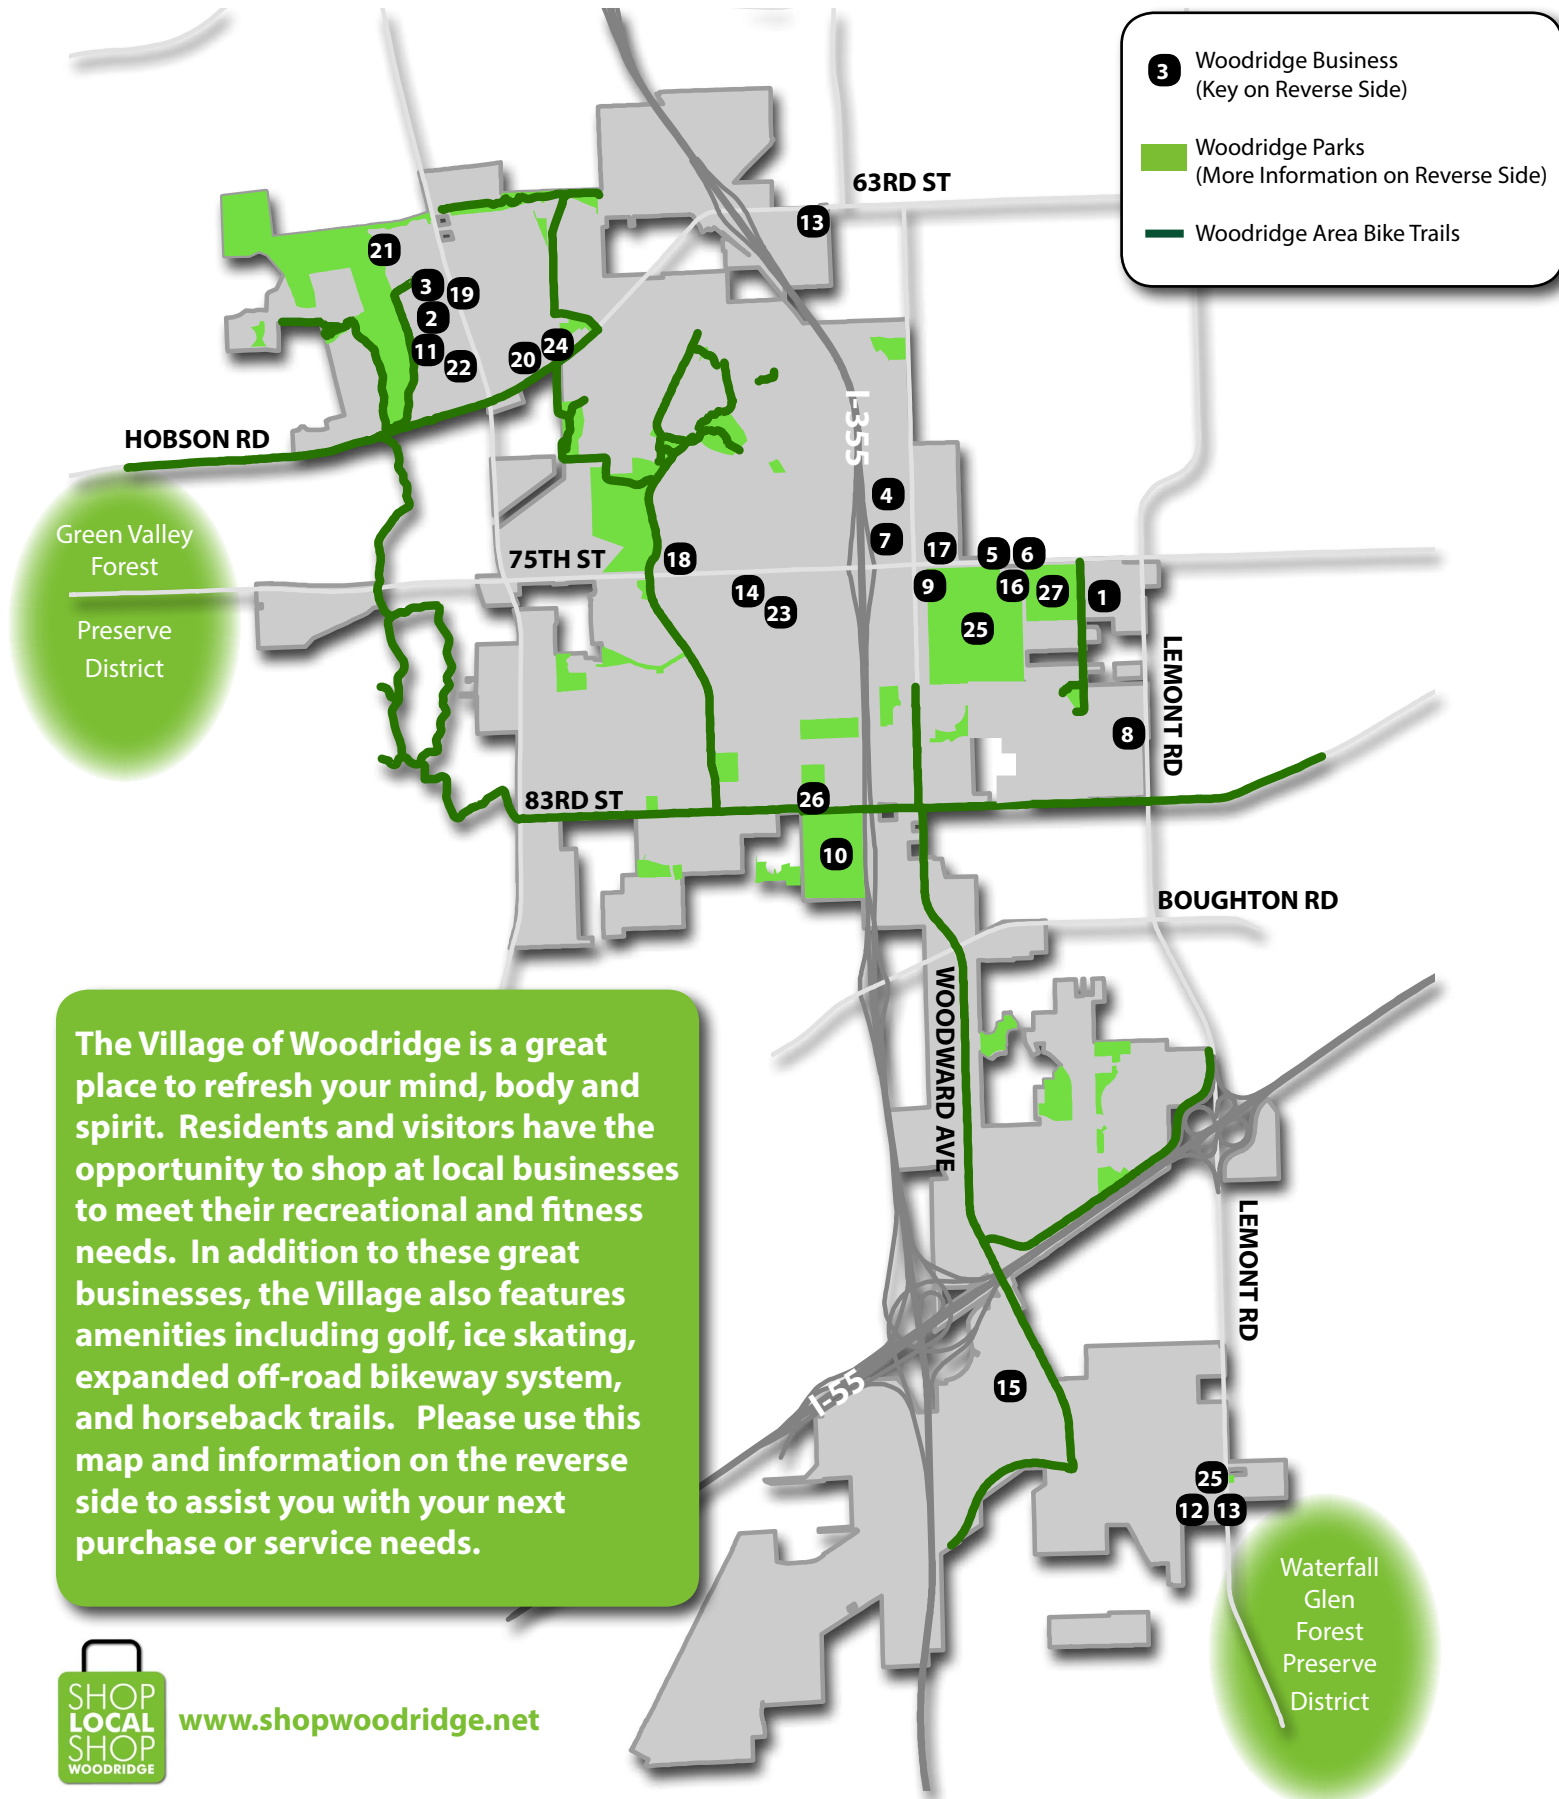

Woodridge Recreation and Fitness Business Guide

The Village of Woodridge is a great place to refresh your mind, body and spirit. Residents and visitors have the opportunity to shop at local businesses to meet their recreational and fitness needs. In addition to these great businesses, the Village also features amenities including golf, ice skating, expanded off-road bikeway system, and horseback trails. Please use this map and information on the reverse side to assist you with your next purchase or service needs.

www.shopwoodridge.net

Woodridge Recreation and Fitness Business Guide

For each business listing you can click on the web address to visit each company's website.

9 Round Fitness & Kickboxing

Map Location 1
1001 75th Street
(630) 930-8439
<https://www.9round.com>

Bear Paddle Swim School

Map Location 4
7350 Woodward Avenue
(630) 992-SWIM
<http://bearpaddle.com/>

Brunswick Zone

Map Location 5
1555 75th Street
(630) 985-1115
<http://www.brunswickbowling.com>

Competitive Edge Pro Shop

Seven Bridges Ice Arena

Map Location 22
6690 Route 53
(630) 271-4400
<http://www.sevenbridgesicearena.com>

Swimmers Edge

Map Location 23
7532 Janes Avenue
(630) 985-2334

Triple Toe Skatewear Inc.

Map Location 24
3028 Hobson Road
(630) 964-3863
<http://tripletoeskatewear.com>